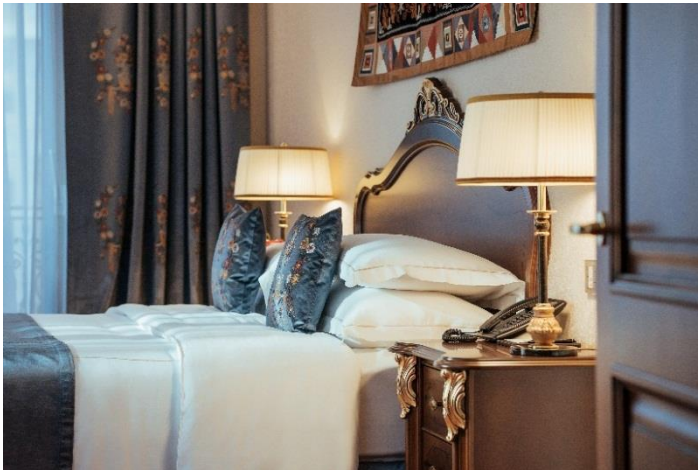

BEYOND ORDINARY

The Orion Hotel Bishkek is the greatest addition to Bishkek and is the most luxurious haven of comfort, quality service and fine cuisine. Ideally located in the business district surrounded by a beautiful park and greenery, the Orion Hotel Bishkek features 84 luxurious rooms & suites, a bar & terrace, an all-day restaurant where European Chefs will meet every palate and a fully equipped Spa & Fitness Center including an indoor pool & wellness area.

The Orion Hotel Bishkek – a unique luxury Boutique Hotel setting new hotel & service standards in Bishkek and the entire Kyrgyz's Republic.

DELUXE KING – 145\$ / per guest
40 rooms

- ✓ Room size is 31 sq.m
- ✓ Large single bed 200cm x 180cm

PREMIUM KING – 165\$ / per guest
29 rooms

- ✓ Room size 36 sq.m
- ✓ Large single bed 200cm x 180cm

DELUXE TWIN – 170\$ / for two guests
5 rooms

- ✓ Room size 36 sq.m
- ✓ Two double beds 200cm x 120cm

EXECUTIVE SUITE – 245\$ / per guest

5 rooms

- ✓ Room size 68-71 sq.m
- ✓ Living room
- ✓ bedroom
- ✓ Large single bed 200cm x 180cm

ORION SUITE – 265\$ / per guest

4 rooms

- ✓ Rooms Rooms are 80 square meters.
- ✓ Living room
- ✓ bedroom
- ✓ Bathrooms 2 rooms
- ✓ Large single bed 200cm x 180cm